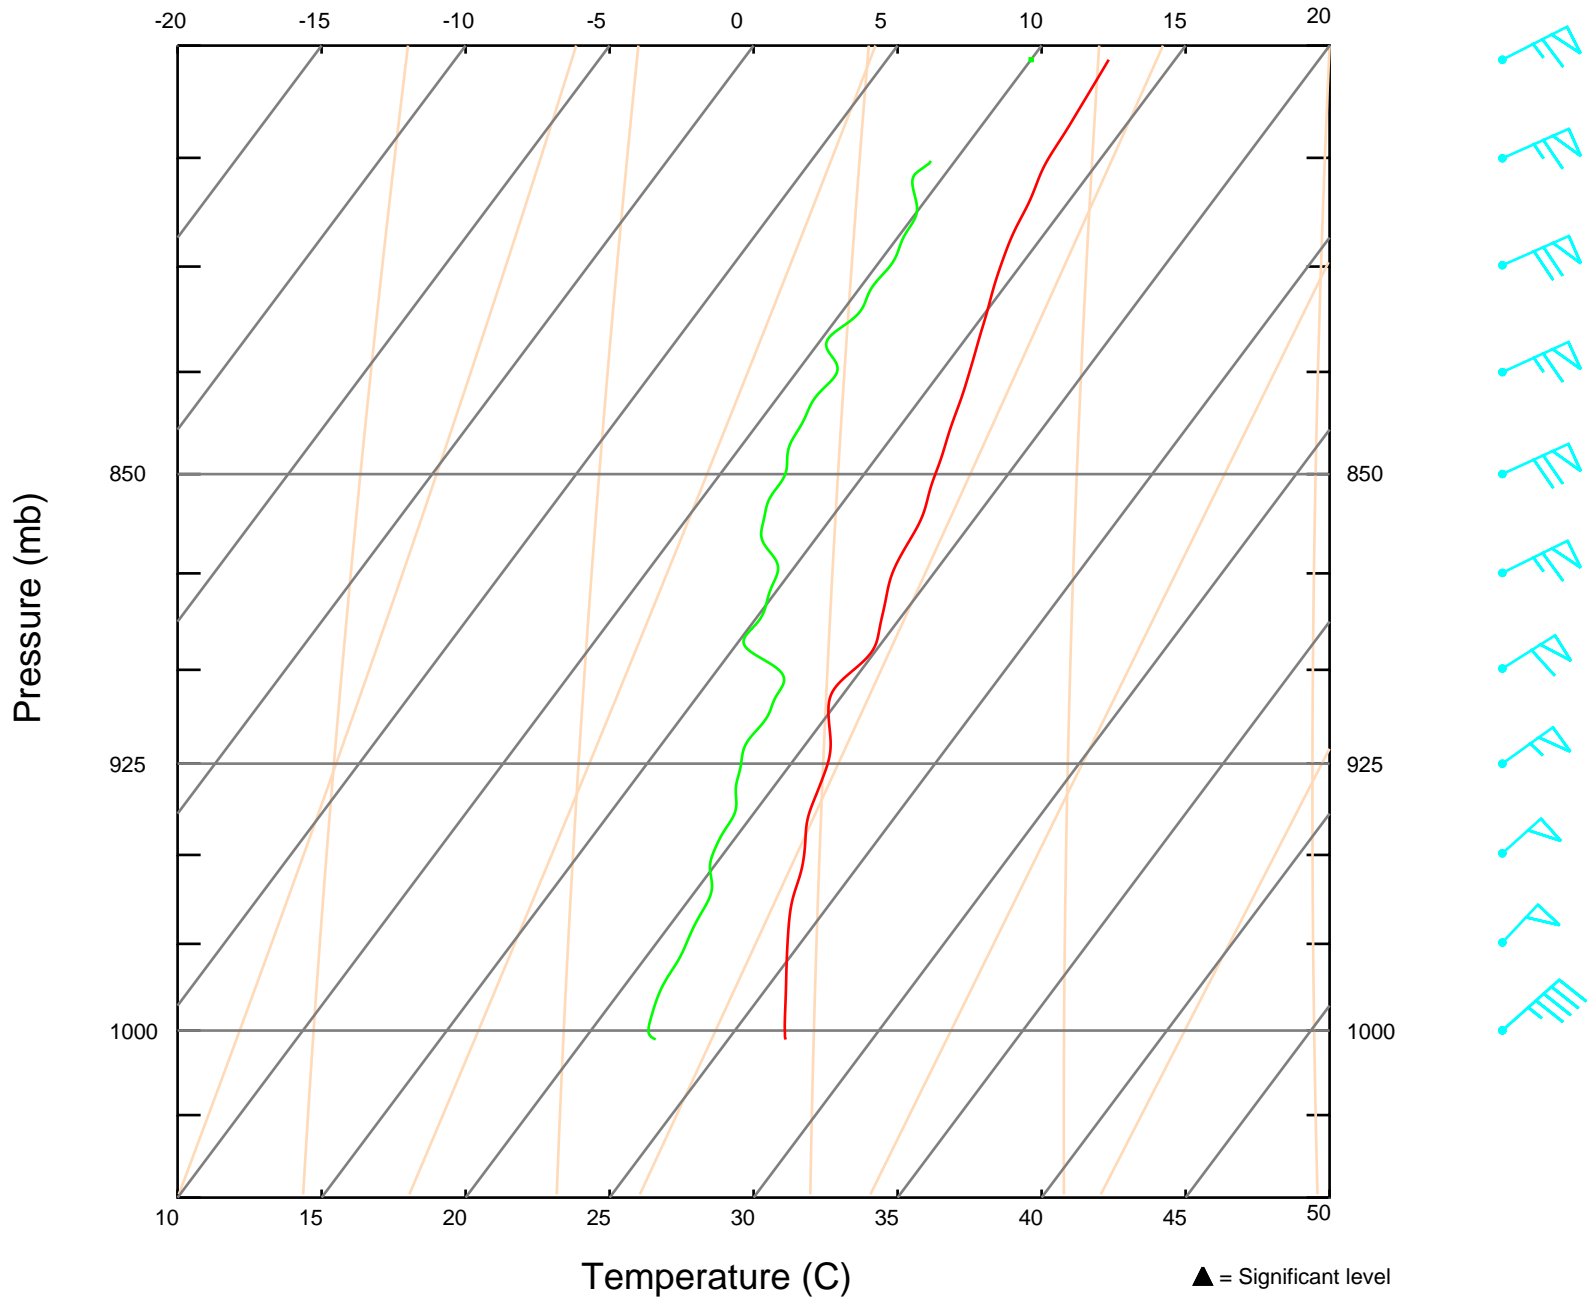

SKEW-T LOG-P DIAGRAM
Sonde ID: 001915250

193315 UTC 2 SEP 2004
25.18 N 75.55 W

▲ = Significant level